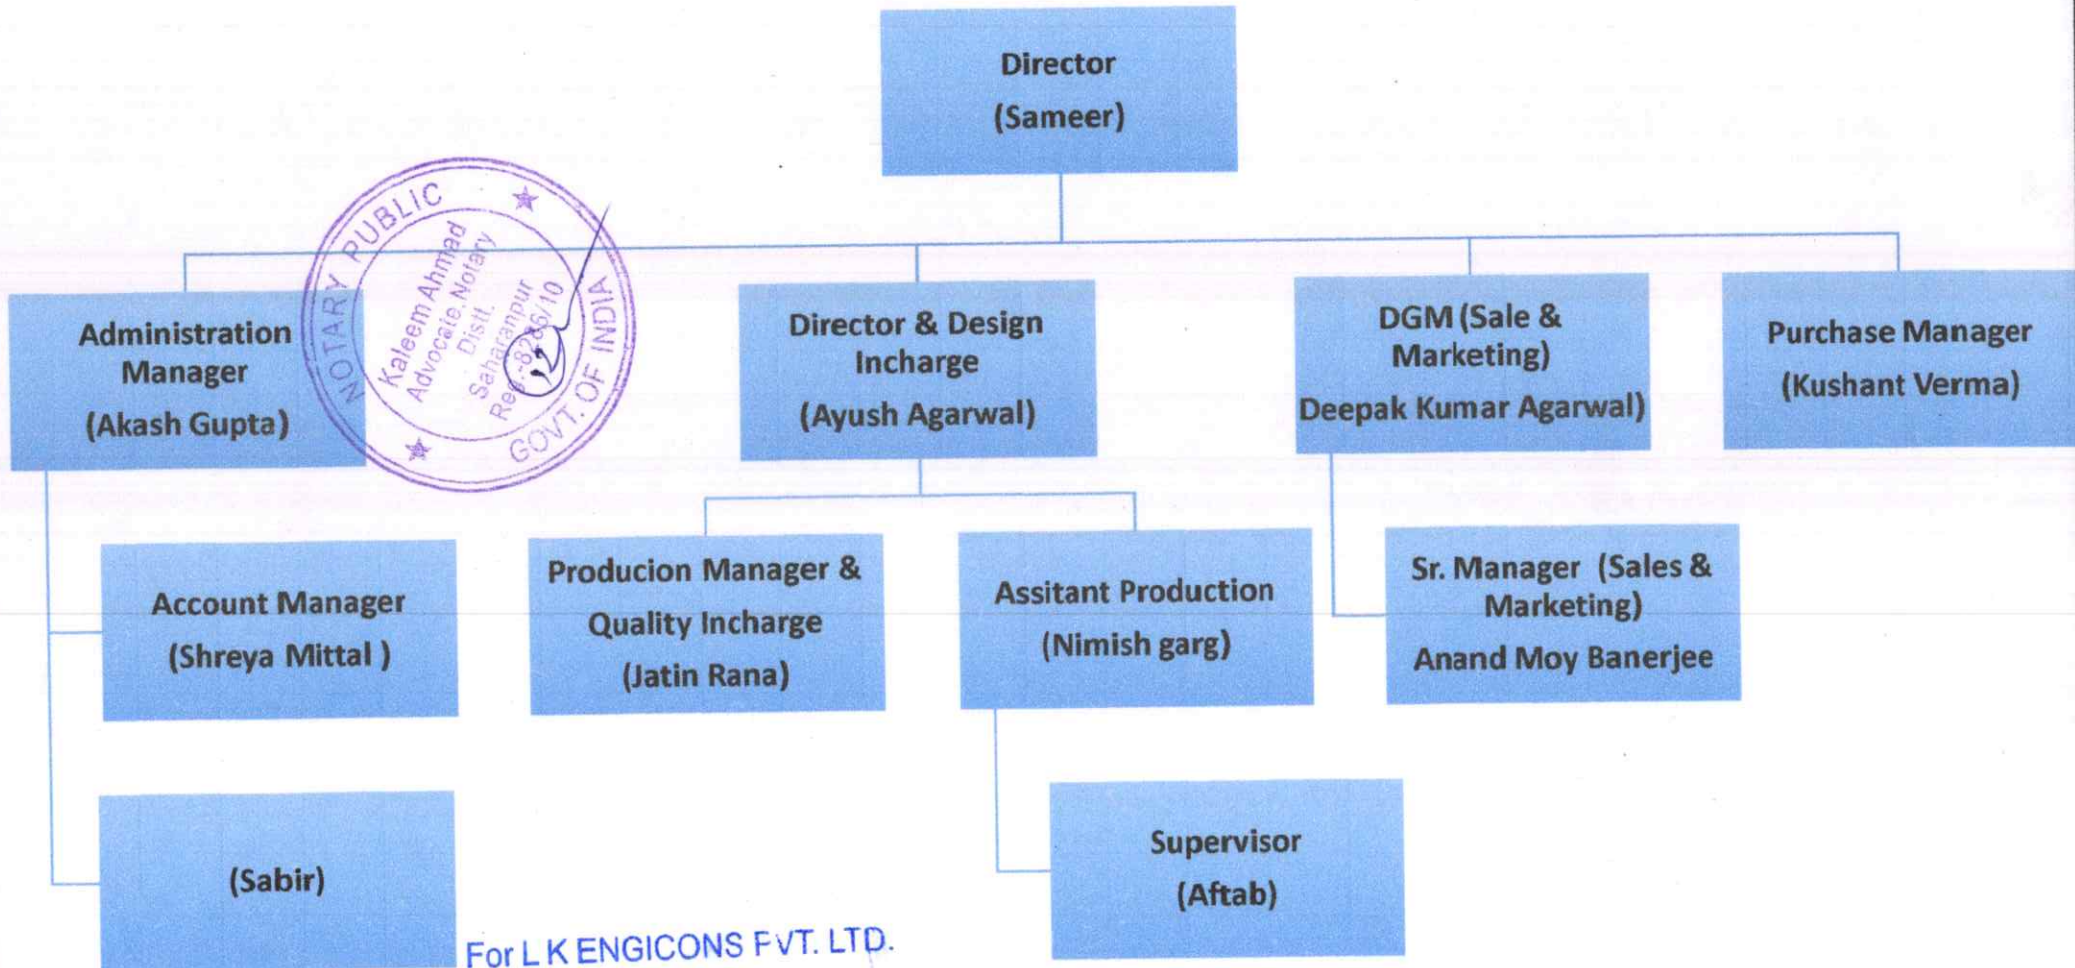

LK ENGICONS Pvt Ltd, MEERUT
ORGANISATION CHART

For LK ENGICONS PVT. LTD.

Sameer
Director